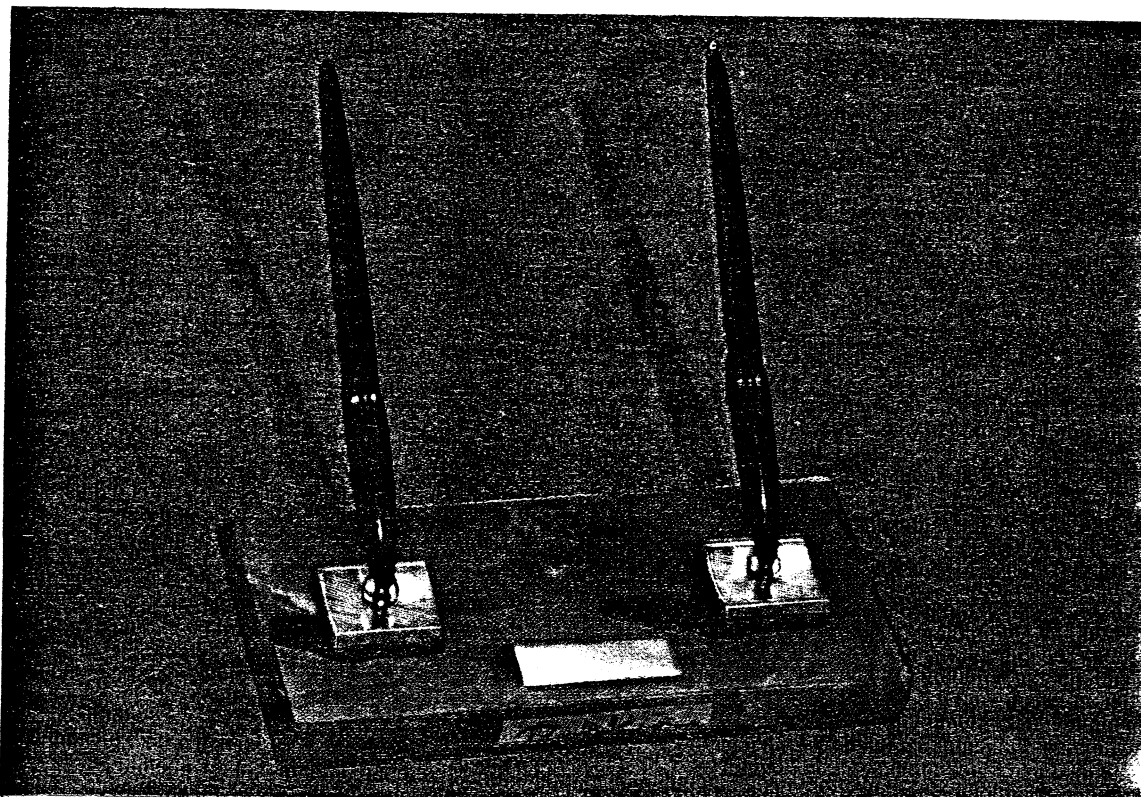

Parker "51" MAGNETIX Desk Sets

MODEL NO. 90-218

Brown onyx base with gold-colored escutcheons and name plate.
Two black "51" pens and holders, 4 x 8½" . . . . . $35.00.
No. 90-219: same base with maroon pens and holders.